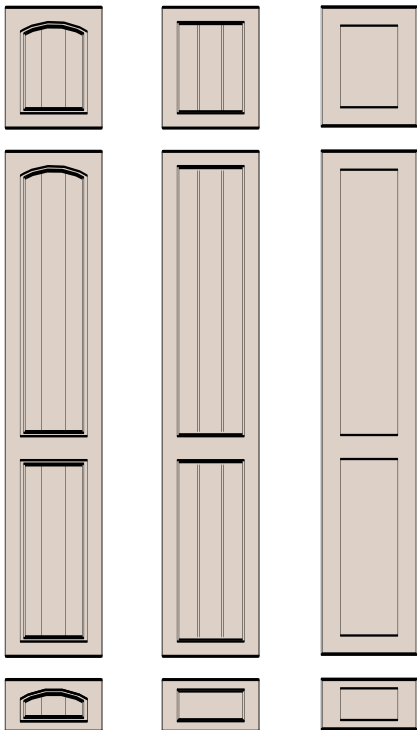

Frensham

Galway

Shaker